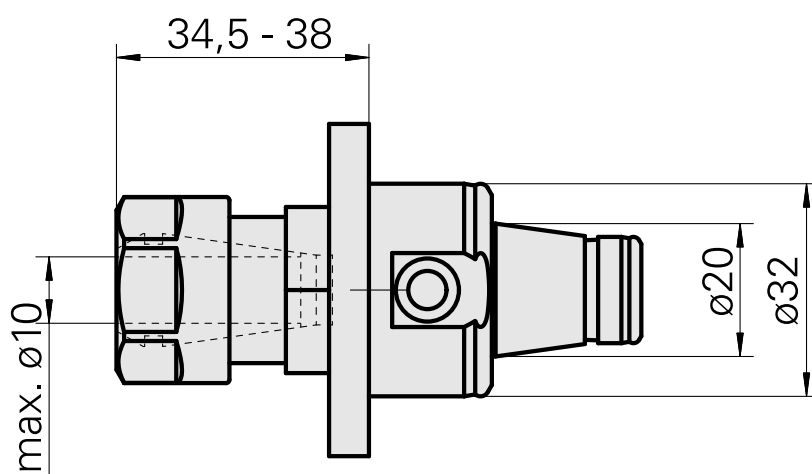

### Technical data

TH accessories category

WFB 32-20

Mounting

ER16

Quick change inserts

collet mounting

---