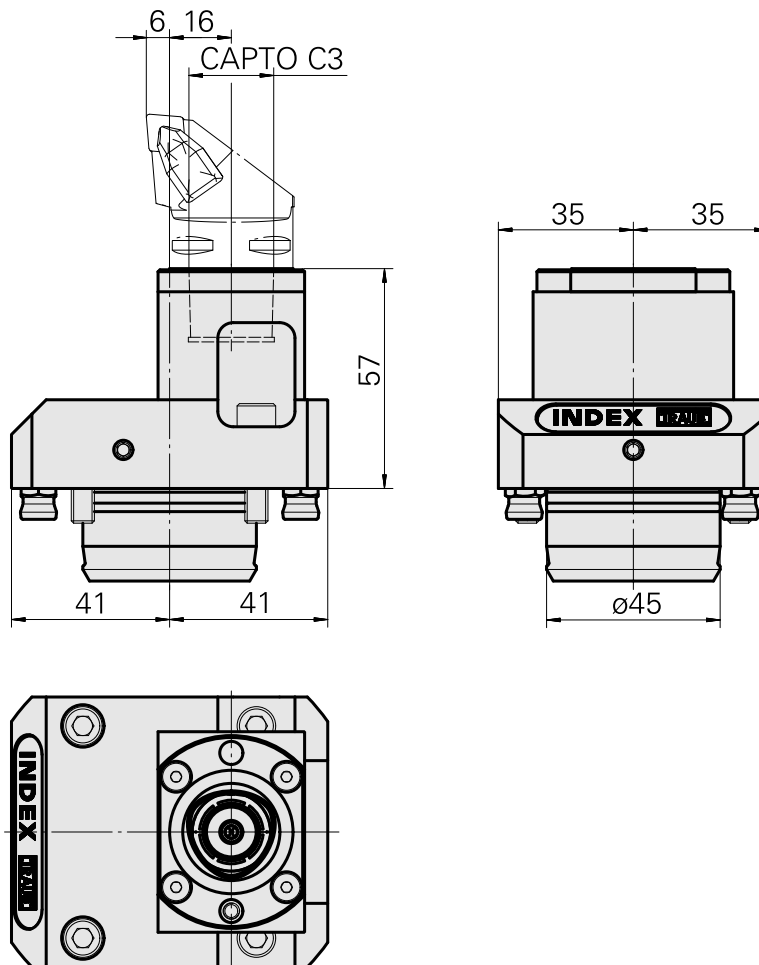

## Basic holder KPS 45 INDEX CAPTO C3

### Technical data

<b>Shank KPS</b>	KPS 45
<b>Drive</b>	not live
<b>Cooling</b>	internal
<b>Mounting</b>	INDEX CAPTO C3
<b>Pressure</b>	80 bar
<b>reversible 180°</b>	yes
<b>X [mm]</b>	57 (2.24")
<b>Y [mm]</b>	–
<b>Z [mm]</b>	16 (0.63)
<b>INDEX TRAUB products</b>	TNL18 • TNL20 • TNL32-11 • TNL32 • TNL32-11 compact • TNL20-11 • TNL32 compact • TNK40.2-10 • TNL20.2 • TNK40.2