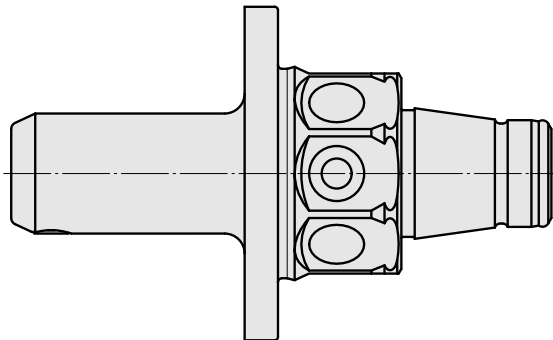

## WFB 32-20 Horn Type 105

### Technical data

TH accessories category

WFB 32-20

Mounting

Horn Type 105

Quick change inserts

Horn S-Mini