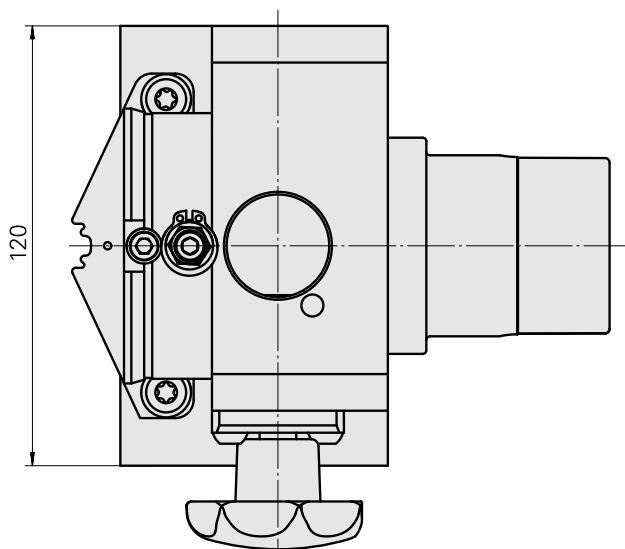

Adapter mounting aid TNL12

Technical data

TH accessories category

Adapter mounting aid

Tool mounting

TNL12

Documents

No downloads available for this product