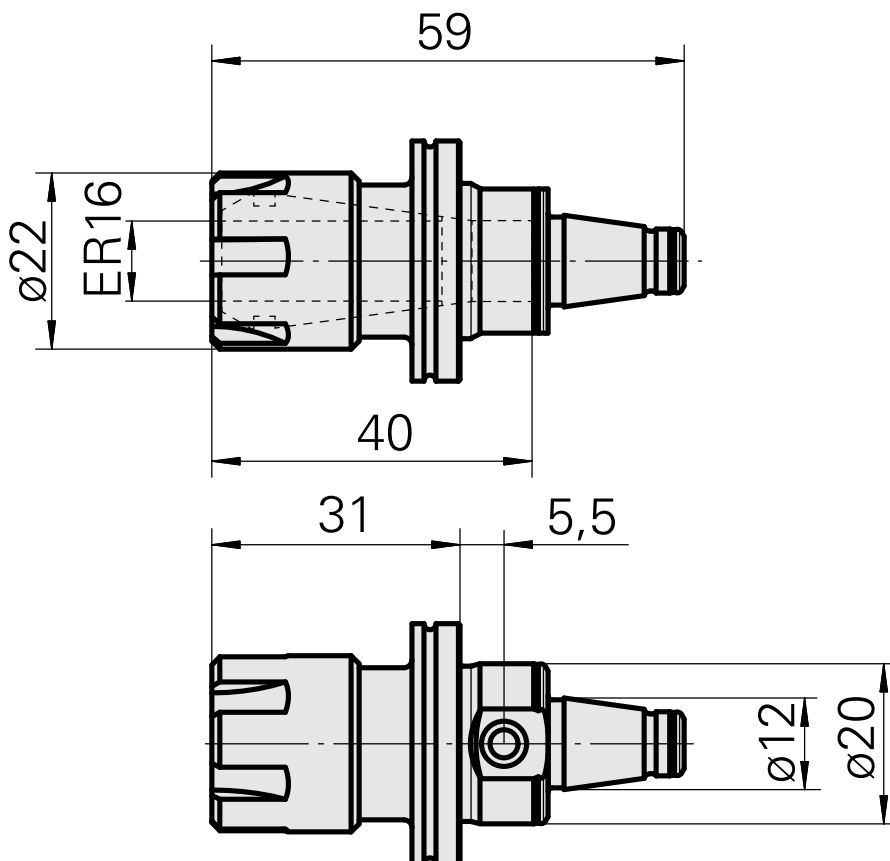

### Technical data

TH accessories category	WFB 20-12
Mounting	ER16
Clamping nut type	Female thread diameter reduced
Quick change inserts	collet mounting

### [Spanner 7111.16000](#)

Product ID : 10621809

Previous product ID : 490219.2161

TH accessories category Tool	Mounting ER16	Collet type ER 16	Clamping nut type Female thread diameter reduced
Tools for Collet chucks Clamping nut wrench			