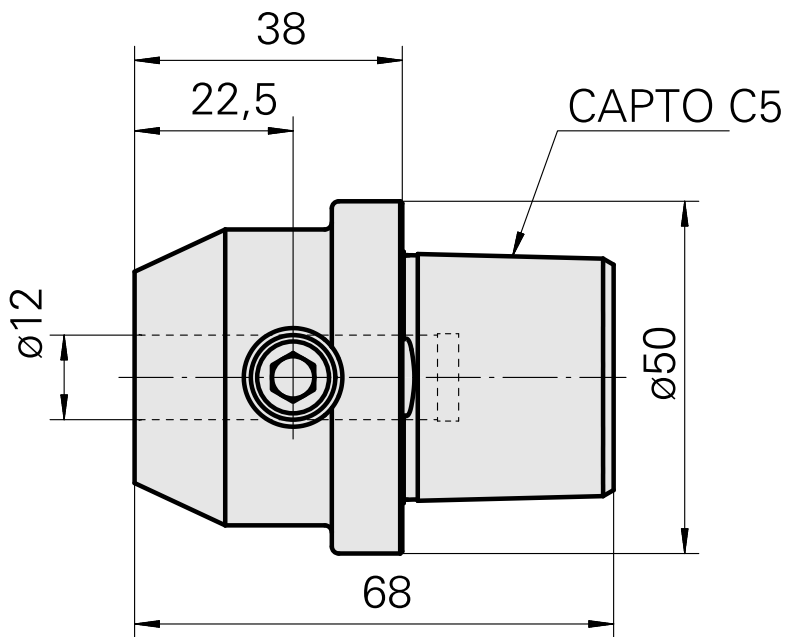

INDEX CAPTO C5 D12

Technical data

TH accessories category

INDEX CAPTO C5

Mounting

D12

Quick change inserts

Weldon mounting

Documents

No downloads available for this product

Accessories

Optional accessories

Other accessories

[Mounting sleeve with collar D12](#)

Product ID : 11060576

Previous product ID : W94280.21--

[Clamping sleeve D12](#)

Product ID : 10964938

Previous product ID : 993112.----
