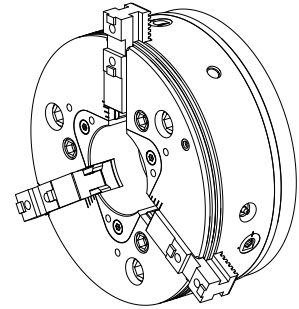

Mandril de aberto

Technical data

Produtos INDEX TRAUB	G420 • G400.2 • G300.2 • G320.2
Passagem do fuso	102mm
Lado de usinagem	Fuso principal • Contra fuso
Lin. prod. de outr. fabricant.	ROTA THW PLUS 315-104 A8
Alojamento do fuso	KK 8
Clamping device size	315
manufacturer product line	Schunk

No 3-side view is currently available for this product

Documents

No downloads available for this product