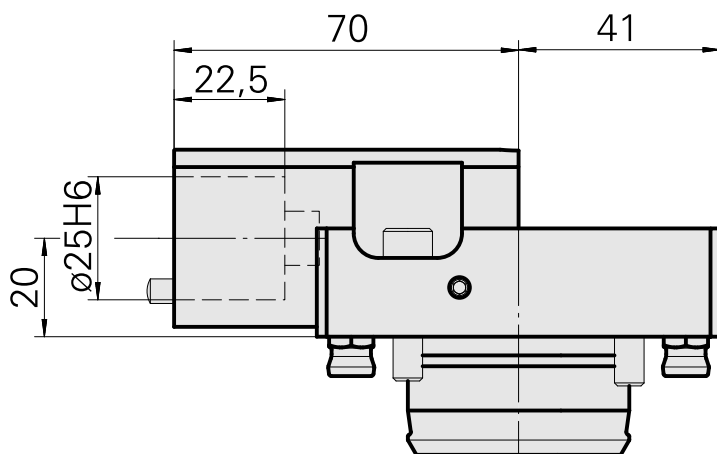

Suporte básico KPS 45 D25

Technical data

Sistema KPS	KPS 45
Acionamento	não acionado
Refrigeração	interno
Recepção	D25
Pressão (até)	80 bar
X [mm]	20
Y [mm]	-
Z [mm]	70
Produtos INDEX TRAUB	TNL20 • TNL32-11 compact • TNL20-11 • TNL32 compact • TNK40.2-10 • TNL20.2 • TNK40.2

Shank KPS Shank 25	Drive Fluid	Cooling external	Mounting ER8
Pressure 45 bar	X [mm] 53 (2.09")	Y [mm] -	Z [mm] -
INDEX TRAUB products TNL32-11 compact • TNL32 compact • TNL20.2 • TNL20-11 • TNL20 • TNK40.2-10 • TNK40.2			

[Mount Shank 25 D12 \(0.47 "\)](#)

Product ID : 11080547

Previous product ID : W9991237

Shank KPS Shank 25	Drive not live	Cooling internal	Mounting D12
Pressure 80 bar, internal 120 bar opt.	X [mm] -	Y [mm] -	Z [mm] 23 (0,91")
INDEX TRAUB products TNL20 • TNL32-11 compact • TNL20-11 • TNL32 compact • TNK40.2-10 • TNL20.2 • TNK40.2			