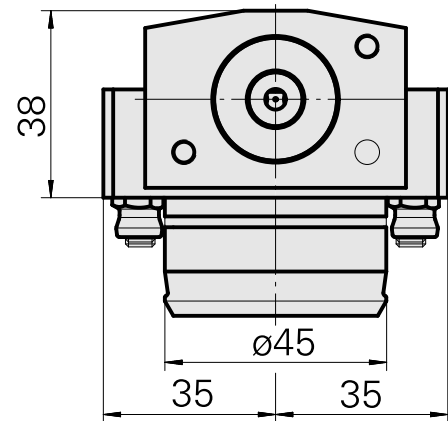

Suporte básico KPS 45 D25

Technical data

Sistema KPS	KPS 45
Acionamento	não acionado
Refrigeração	interno
Recepção	D25
Pressão (até)	80 bar
X [mm]	20
Y [mm]	-
Z [mm]	70
Produtos INDEX TRAUB	TNL20 • TNL32-11 compact • TNL20-11 • TNL32 compact • TNK40.2-10 • TNL20.2 • TNK40.2

Shank KPS Shank 25	Drive Fluid	Cooling external	Mounting ER8
Pressure 45 bar	X [mm] 53 (2.09")	Y [mm] -	Z [mm] -
INDEX TRAUB products TNL32-11 compact • TNL32 compact • TNL20.2 • TNL20-11 • TNL20 • TNK40.2-10 • TNK40.2			

[Mount Shank 25 D12 \(0.47 "\)](#)

Product ID : 11080547

Previous product ID : W9991237

Shank KPS Shank 25	Drive not live	Cooling internal	Mounting D12
Pressure 80 bar, internal 120 bar opt.	X [mm] -	Y [mm] -	Z [mm] 23 (0,91")
INDEX TRAUB products TNL20 • TNL32-11 compact • TNL20-11 • TNL32 compact • TNK40.2-10 • TNL20.2 • TNK40.2			

Mount Shank 25 ER16

Product ID : 11080538

Previous product ID : W9991235

Shank KPS Shank 25	Drive not live	Cooling internal	Mounting ER16
Pressure 80 bar, internal 120 bar opt.	X [mm] –	Y [mm] –	Z [mm] 19,6 (0,77")
INDEX TRAUB products TNL20 • TNL32-11 compact • TNL20-11 • TNL32 compact • TNK40.2-10 • TNL20.2 • TNK40.2			