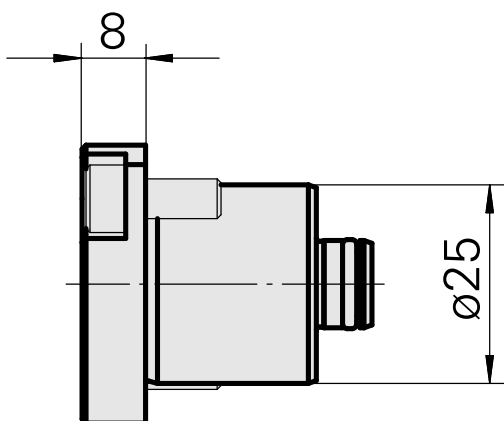

Blanking plug Shank 25, Steel

Technical data

Shank KPS

Shank 25

Drive

not live

X [mm]

-

Y [mm]

-

Z [mm]

8 (0.31)

INDEX TRAUB products

TNL20 • TNL32-11 compact •
TNL20-11 • TNL32 compact •
TNK40.2-10 • TNL20.2 • TNK40.2

11080539
W9991239

INDEX