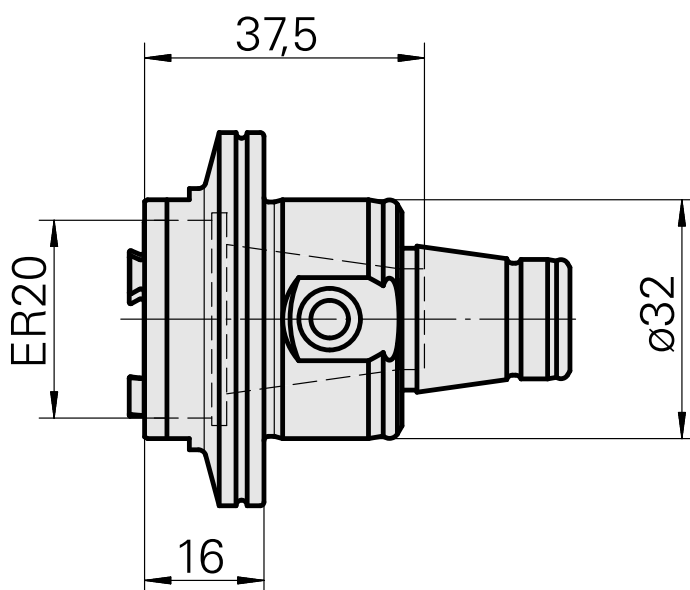

WFB 32-20 ER20, com porca de aperto interna

Technical data

TH accessories category

WFB 32-20

Mounting

ER20

Quick change inserts

collet mounting

Documents

No downloads available for this product

Accessories

Required for operation

[Spanner](#)

Product ID : 10085639

Previous product ID : 490219.3201

TH accessories category Tool	Mounting ER20	Collet type ER 20	Clamping nut type Male thread
Tools for Collet chucks Clamping nut wrench			

Optional accessories

Tool holder accessories

[Clamping nut](#)

Product ID : 10566942

Previous product ID : 901939.5201

TH accessories category Clamping nut	Mounting ER20	Collet type ER 20	Clamping nut type Male thread
---	------------------	----------------------	----------------------------------