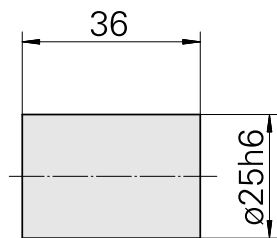

## Clamping sleeve D25/ pre-grinded

### Technical data

TH accessories category	Clamping sleeve
Mounting	D25
Tool mounting	pre-grinded

11053624  
8993125.

**INDEX**

---