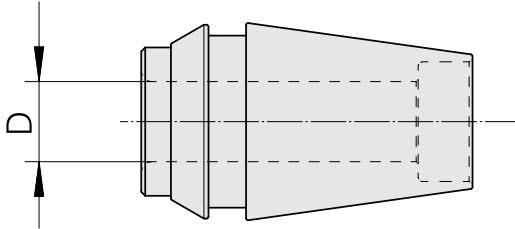

ER-shrink collet ER 20 6mm

Technical data

TH accessories category	ER-shrink collet
Mounting	ER20
Tool mounting	6mm
Collet type	ER 20

Documents

No downloads available for this product