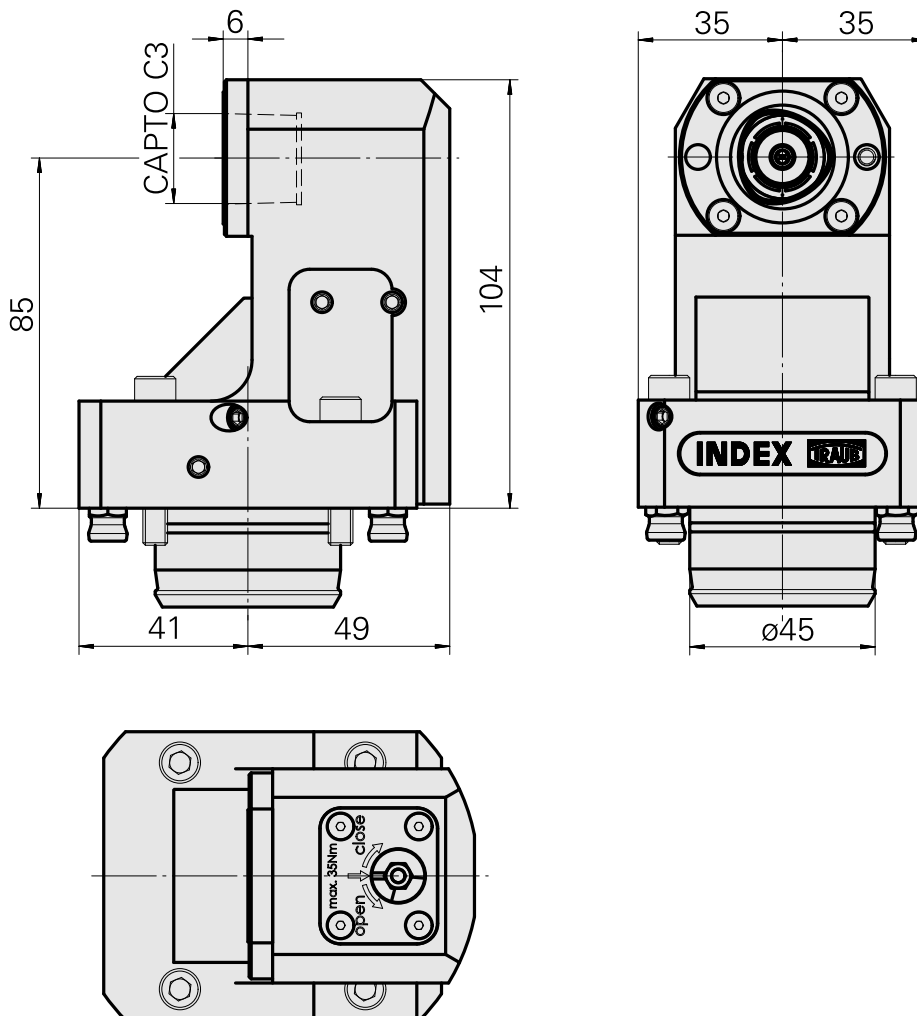

## Basic holder KPS 45 INDEX CAPTO C3

### Technical data

<b>Shank KPS</b>	KPS 45
<b>Drive</b>	not live
<b>Cooling</b>	internal
<b>Mounting</b>	INDEX CAPTO C3
<b>Pressure</b>	80/120 bar
<b>X [mm]</b>	85 (3.35")
<b>Y [mm]</b>	—
<b>Z [mm]</b>	6 (0.24)
<b>INDEX TRAUB products</b>	TNL18 • TNL20 • TNL32-11 • TNL32 • TNL32-11 compact • TNL20-11 • TNL32 compact • TNK40.2-10 • TNL20.2 • TNK40.2