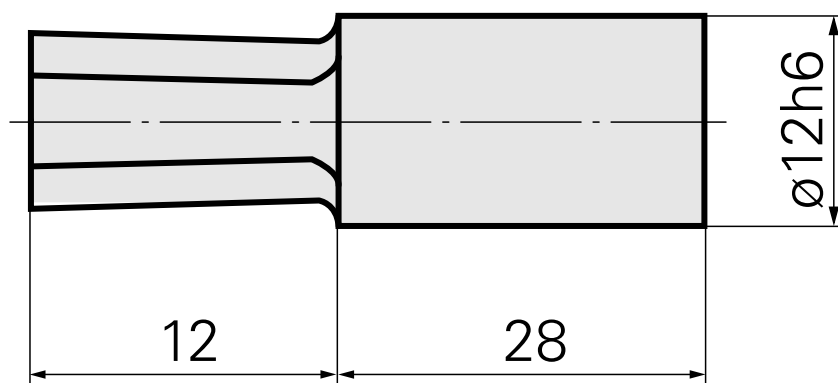

Mandril de evacuação SW4 mm

Technical data

TH accessories category	Broach
Mounting	SW4 mm
Tool mounting	12mm

Documents

No downloads available for this product