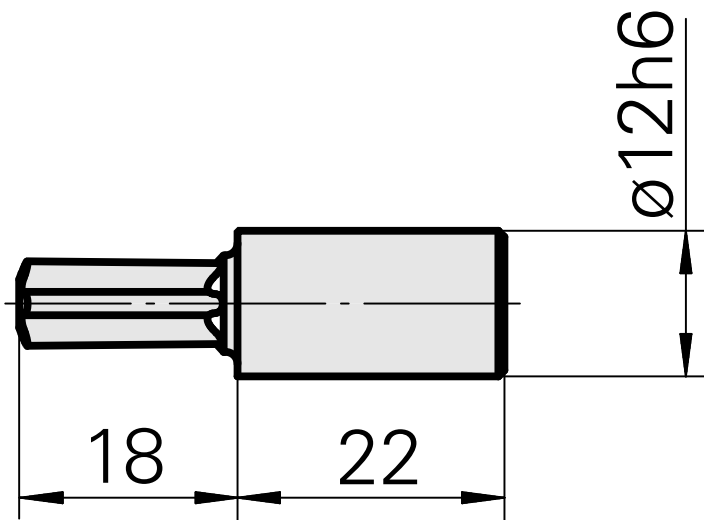

Broach Torx 60

Technical data

TH accessories category	Broach
Mounting	Torx 60
Tool mounting	12mm

Documents

No downloads available for this product