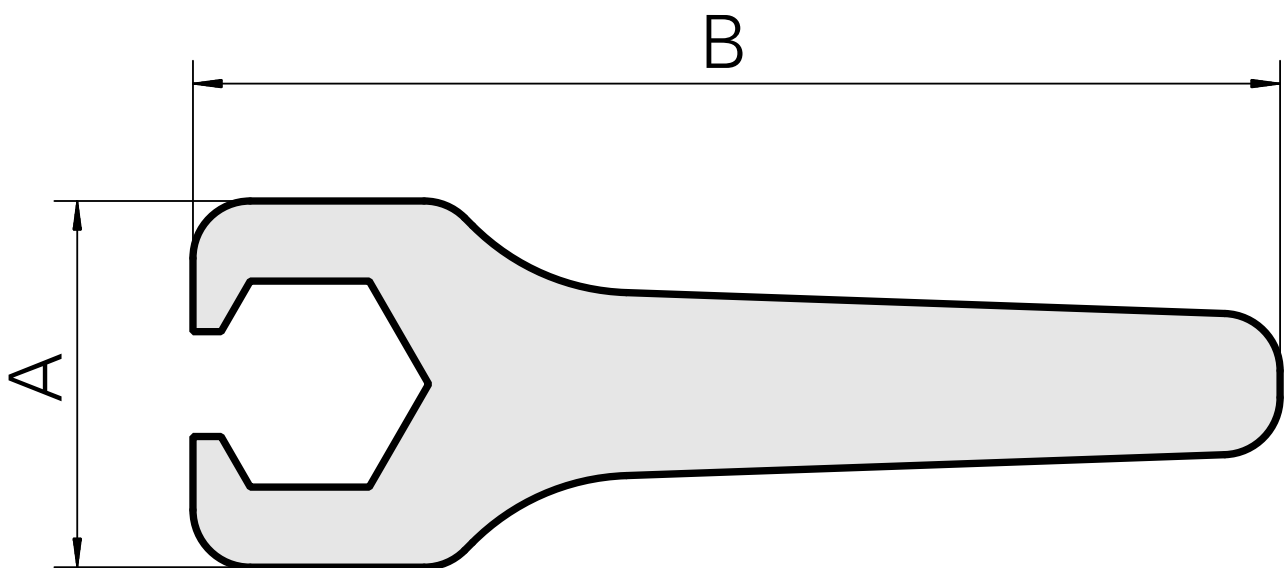

Spanner

Technical data

TH accessories category	Tool
Mounting	ER11
Collet type	ER 11
Clamping nut type	Female thread
Tools for Collet chucks	Clamping nut wrench

10969996
490219.0111

INDEX

Documents

No downloads available for this product