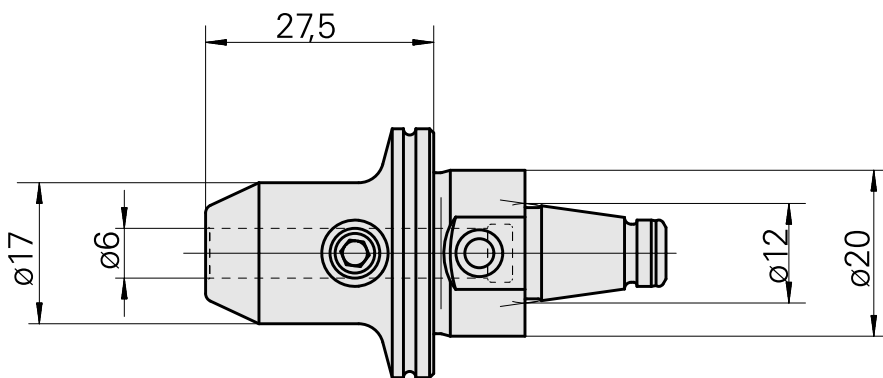

WFB 20-12 D6

Technical data

TH accessories category

WFB 20-12

Mounting

D6

Quick change inserts

Weldon mounting

Documents

No downloads available for this product

Accessories

Optional accessories

Other accessories

[Adjusting screw M 5x10](#)

Product ID : 10674886

Previous product ID : 326793

[Clamping screw M 6x 6 \(106AWS\)](#)

Product ID : 10565283

Previous product ID : 326789
