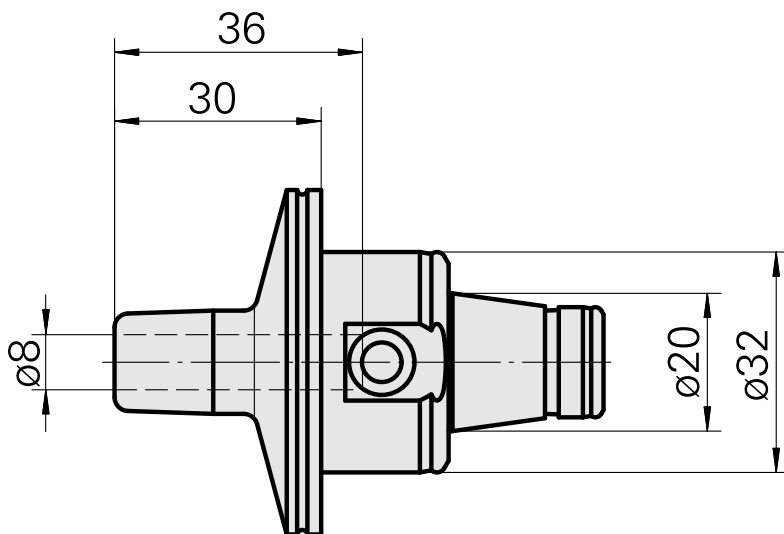

WFB 32-20 Shrink-fit mounting D8

Technical data

TH accessories category

WFB 32-20

Mounting

Shrink-fit mounting D8

Quick change inserts

shrink-fit mounting