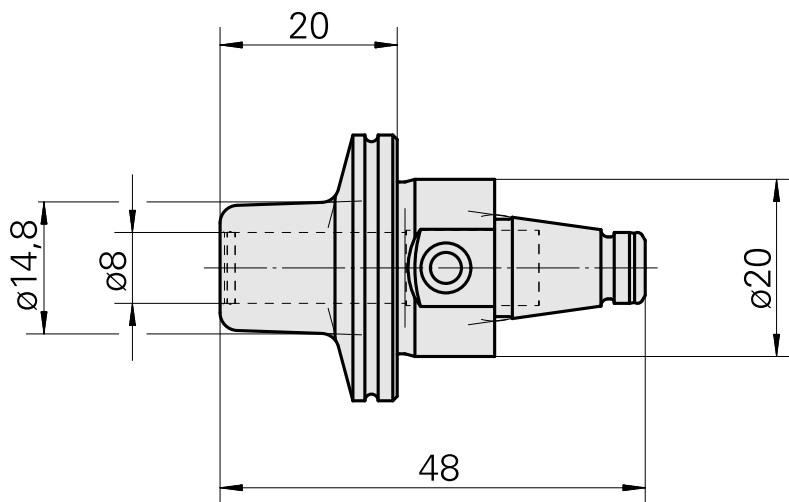

WFB 20-12 Shrink-fit mounting D8, 2-piece type

Technical data

TH accessories category

WFB 20-12

Mounting

Shrink-fit mounting D8

Quick change inserts

shrink-fit mounting

Documents

No downloads available for this product

Accessories

Optional accessories

Other accessories

[Adjusting screw M 5x10](#)

Product ID : 10674886

Previous product ID : 326793
