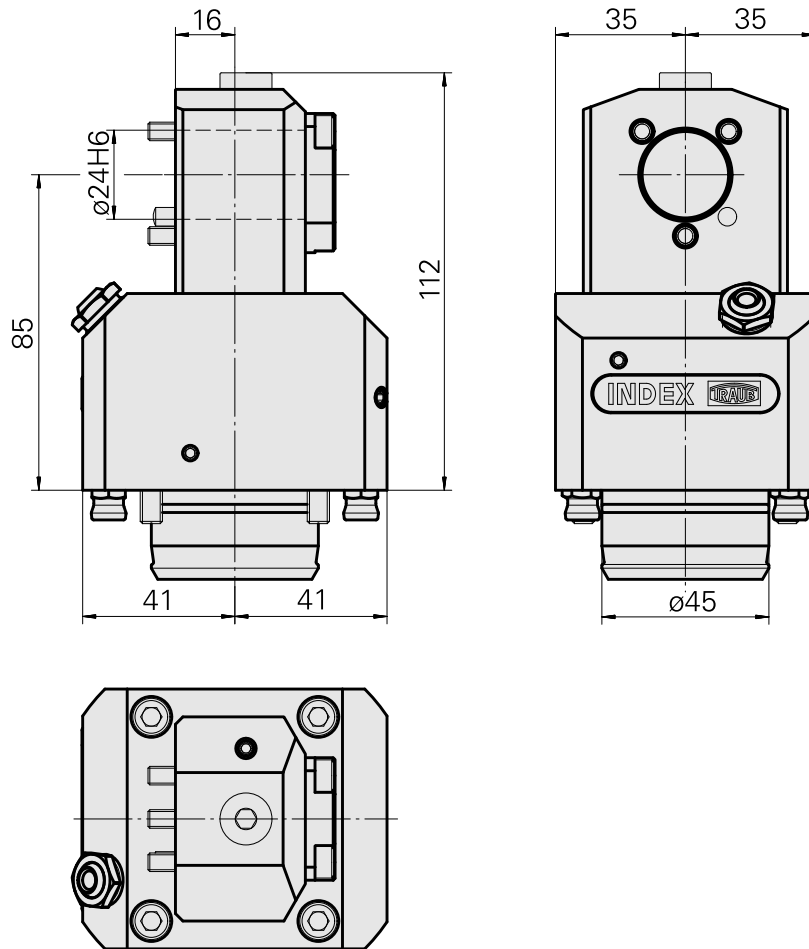

Basic holder KPS 45 D24 (0.94 ")

Technical data

| | |
|-----------------------------|--|
| Shank KPS | KPS 45 |
| Drive | not live |
| Cooling | external and internal |
| Mounting | D24 |
| Pressure | 80 bar, internal 120 bar opt. |
| X [mm] | 85 (3.35") |
| Y [mm] | – |
| Z [mm] | 16 (0.63) |
| INDEX TRAUB products | TNL18 • TNL20 • TNL32-11 • TNL32 • TNL32-11 compact • TNL20-11 • TNL32 compact • TNK40.2-10 • TNL20.2 • TNK40.2 |

Note

Can not be used for machining on the main spindle!

Documents

No downloads available for this product

Accessories

Required for operation

[Coolant tube, L=100 mm \(3.93"\)](#)

Product ID : 10346684