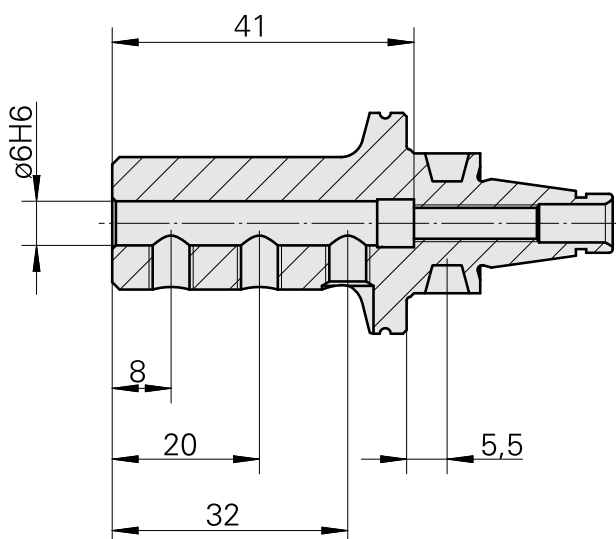

### Technical data

TH accessories category

WFB 20-12

Mounting

D6

Quick change inserts

Boring tool holder