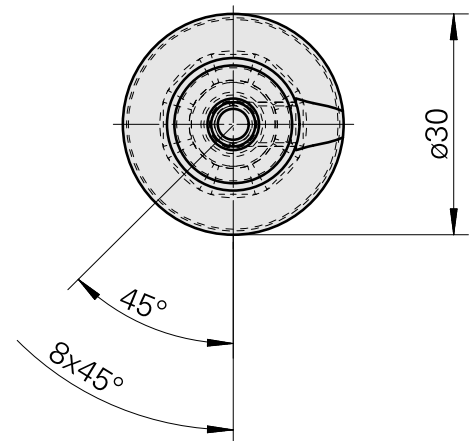

### Technical data

TH accessories category

WFB 20-12

Mounting

D6

Quick change inserts

Boring tool holder