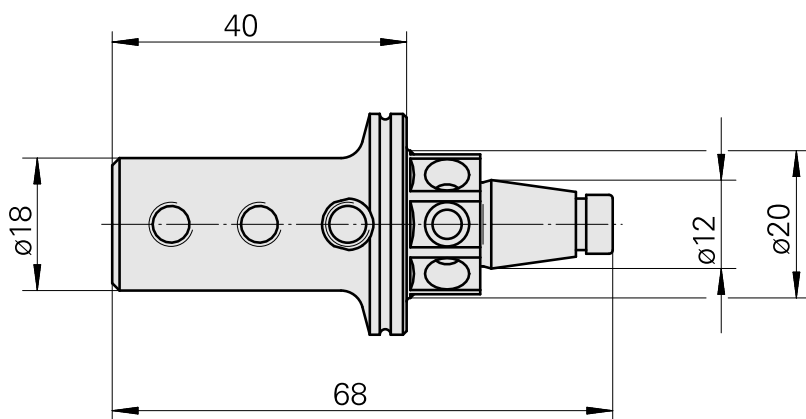

### Technical data

TH accessories category

WFB 20-12

Mounting

D6

Quick change inserts

Boring tool holder

#### [Adjusting screw M 5x15](#)

Product ID : 10491071

Previous product ID : 326794

---