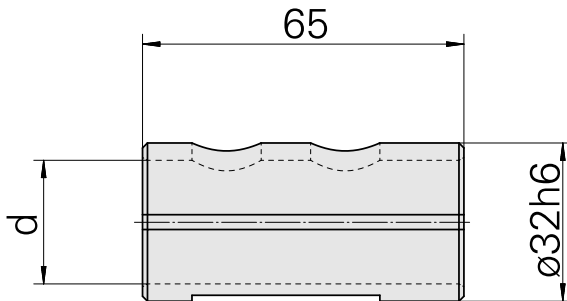

Mounting sleeve D32/ 18mm

Technical data

TH accessories category	Mounting sleeve
Mounting	D32
Tool mounting	18mm

Documents

No downloads available for this product