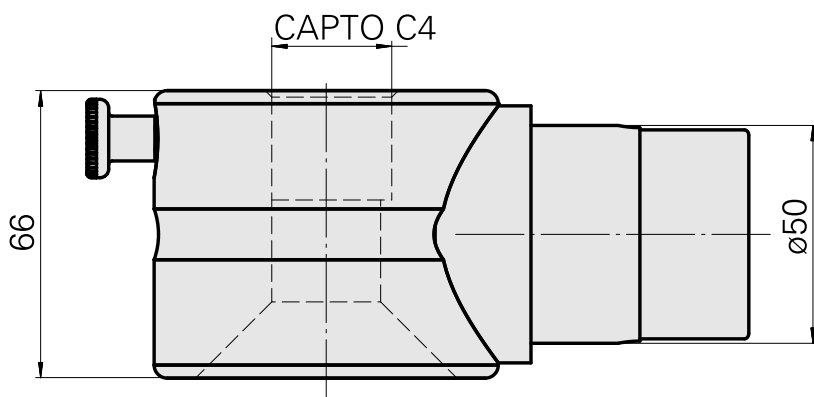

## Adapter mounting aid INDEX CAPTO C4

### Technical data

TH accessories category

Adapter mounting aid

Tool mounting

CAPTO C4