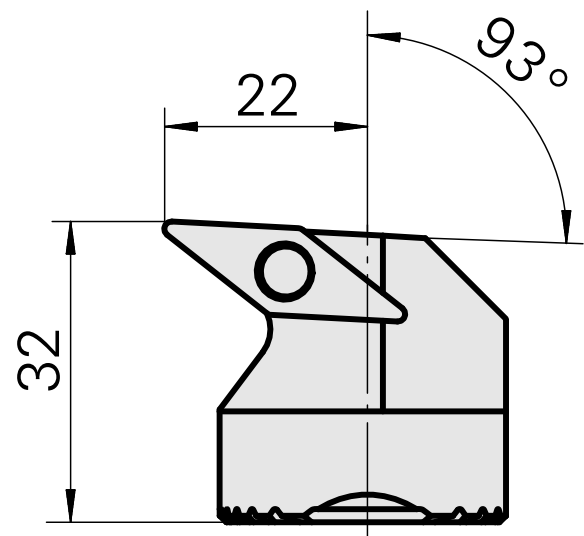

## Boring head for VC.. 1604..

### Technical data

Mounting	for VC.. 1604..
Cooling	internal
Pressure	50 bar
X [mm]	32 (1.26")
Z [mm]	22 (0.87)
INDEX TRAUB products	G220.3 • G220 • R200 • TNX65/42 • TNX220.3