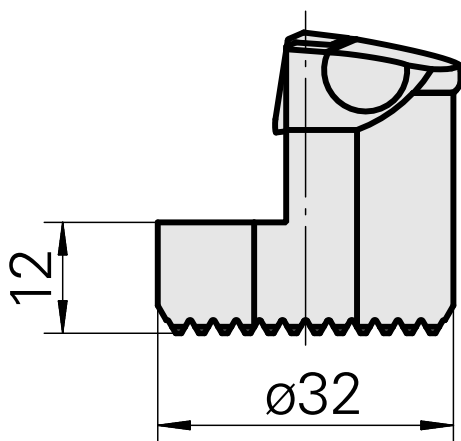

## Boring head for VC.. 1604..

### Technical data

Mounting	for VC.. 1604..
Cooling	internal
Pressure	50 bar
X [mm]	32 (1.26")
Z [mm]	22 (0.87)
INDEX TRAUB products	G220.3 • G220 • R200 • TNX65/42 • TNX220.3

## **Accessories**

Required for operation

[Countersunk screw Wohlhaupter Nr. 115673](#)

Product ID : **10587078**

Previous product ID : **W00013.0026**

---