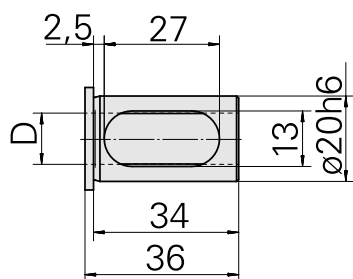

## Mounting sleeve with collar D20/ 15mm

### Technical data

TH accessories category	Mounting sleeve with collar
Mounting	D20
Tool mounting	15mm