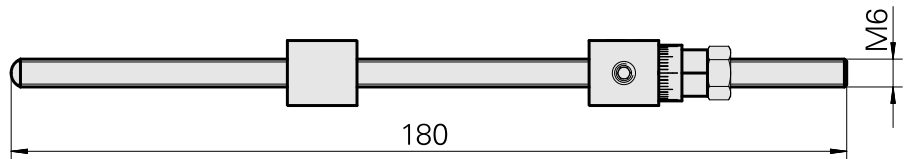

Stop Feineinstellung; klein

Technical data

There are currently no additional technical features stored for this product

10786502
W9990769

INDEX

Documents

No downloads available for this product