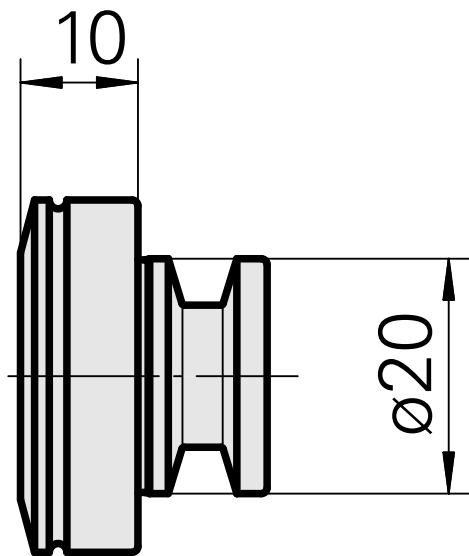

WFB 20-12, blanking plug

Technical data

TH accessories category

WFB 20-12

Quick change inserts

miscell mounting

10775402
837714

INDEX