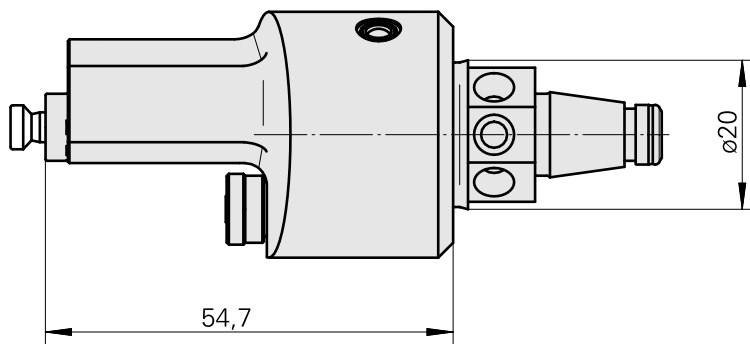

WFB 20-12 Horn Typ B114, links

Technical data

TH accessories category

WFB 20-12

Mounting

Horn Type B114, left

Quick change inserts

Horn S-Mini