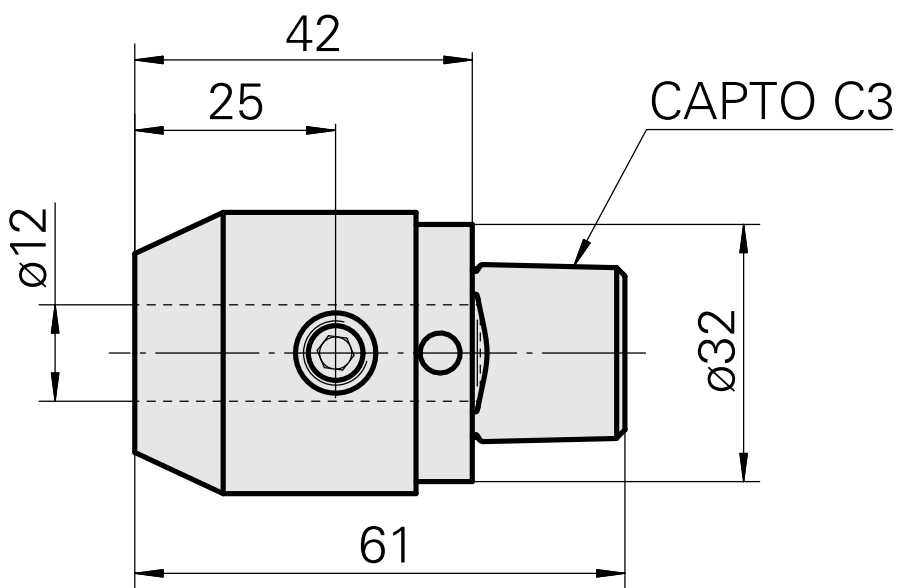

INDEX CAPTO C3 D12

Technical data

TH accessories category

INDEX CAPTO C3

Mounting

D12

Quick change inserts

Weldon mounting

Documents

No downloads available for this product

Accessories

Optional accessories

Other accessories

[Mounting sleeve with collar D12](#)

Product ID : 11060576

Previous product ID : W94280.21--

[Clamping sleeve D12](#)

Product ID : 10964938

Previous product ID : 993112.-----
