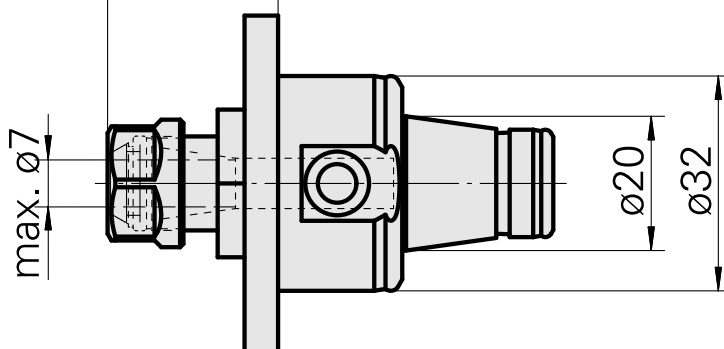

WFB 32-20 ER11

Technical data

TH accessories category

WFB 32-20

Mounting

ER11

Quick change inserts

collet mounting

min.23,7 - max.25,4

Documents

No downloads available for this product

Accessories

Required for operation

[Spanner](#)

Product ID : 10969996

Previous product ID : 490219.0111

Previous product ID : 322438

TH accessories category Clamping nut	Mounting ER11	Collet type ER 11	Clamping nut type Female thread
---	------------------	----------------------	------------------------------------