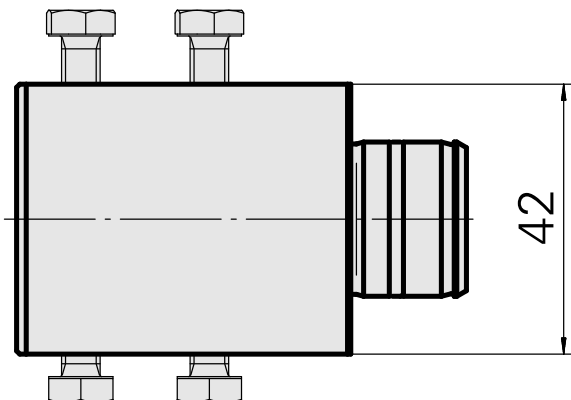

Mount D25 (0.98 ")

Technical data

| | |
|----------------------|--|
| Drive | not live |
| Cooling | internal |
| Mounting | D25 |
| Pressure | 80 bar |
| X [mm] | 52 (2.05") |
| Y [mm] | - |
| Z [mm] | - |
| INDEX TRAUB products | ABC65 • TNK42/65 • TNL18 • TNL20 • TNL32-11 • TNL32 • TNL32-11 compact • TNL20-11 • • TNL32 compact • TNK40.2-10 • TNK40.2-8 • TNL20.2 |

[HEX.HEAD BOLT 6X12](#)

Product ID : 10776803

Previous product ID : 410620.0612

[HEX SCREW 6X16](#)

Product ID : 10136131

Previous product ID : 410620.0616
