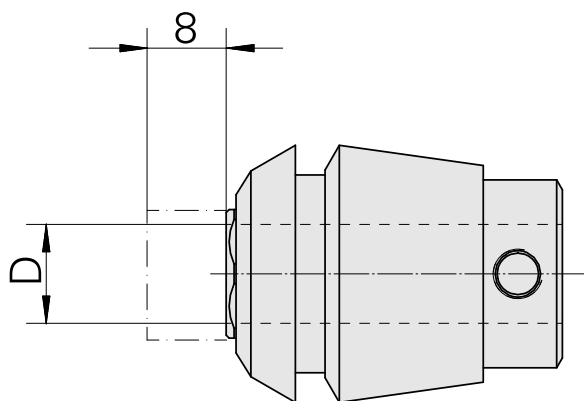

ER-Collet chuck for taps ET 1-25 6mm

Technical data

TH accessories category	ER-Collet chuck for taps
Mounting	ER25
Tool mounting	6mm
Collet type	ET 1-25

10730338
322463

INDEX

Documents

No downloads available for this product