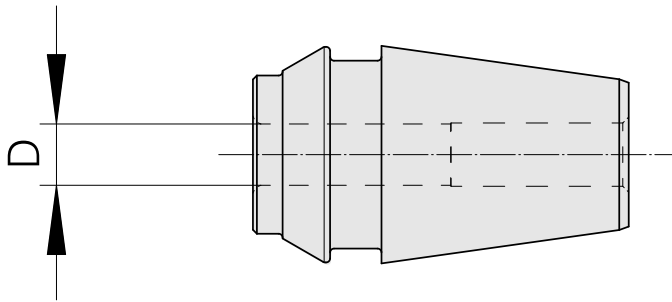

ER-shrink collet ER 11 4mm

Technical data

TH accessories category	ER-shrink collet
Mounting	ER11
Tool mounting	4mm
Collet type	ER 11

Documents

No downloads available for this product