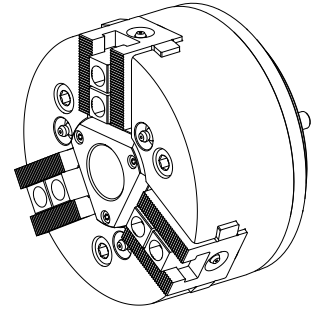

Mordça

Technical data

Produtos INDEX TRAUB	G200
Passagem do fuso	32mm
Lado de usinagem	Fuso principal • Contra fuso
Lin. prod. de outr. fabricant.	KFD-HE 160-32
Alojamento do fuso	AP140
Lin. prod. de outr. fabricant.	Roehm

Previous product ID : 479105.6702

manufacturer product line Trelleborg	TSS material no.	Cord size 2.5 Millimeter	manufacturer product line O-ring
---	------------------	-----------------------------	-------------------------------------

[O-RING 50,47X2,62](#)

Product ID : 10753940

Previous product ID : 479103.0502

manufacturer product line Trelleborg	TSS material no.	Cord size 2.62 Millimeter	manufacturer product line O-ring
---	------------------	------------------------------	-------------------------------------

[Mounting jaws BxHxL 40x60x90](#)

Product ID : 10943399
Previous product ID : 908210.6051

[Mounting jaws BxHxL 76x48x68](#)

Product ID : 10151234
Previous product ID : 908210.4851

[Adaptor M52x1,5 auf M42x1,5 mm / 74 mm](#)