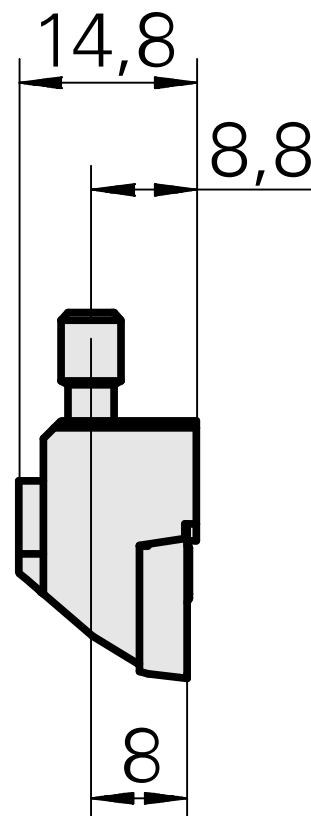

Cassette

Technical data

TH accessories category

Cassette, right

Mounting

for DC.. 11T3..

Documents

No downloads available for this product