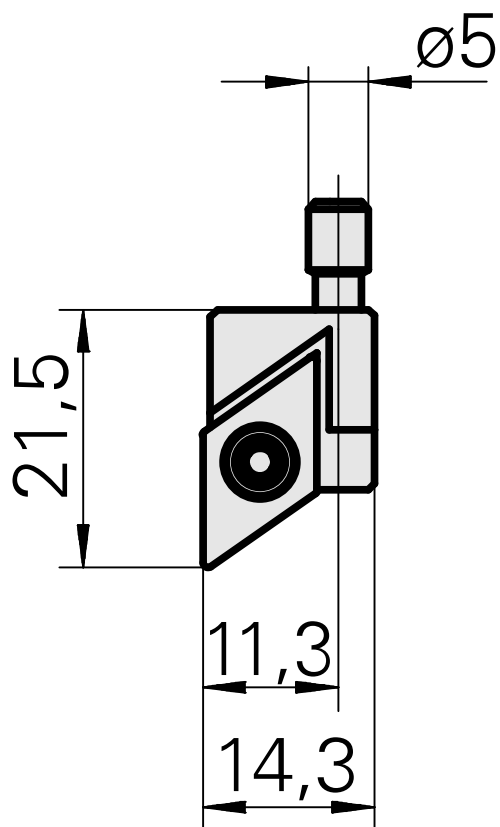

Cassette

Technical data

TH accessories category

Cassette, right

Mounting

for DC.. 11T3..

Documents

No downloads available for this product