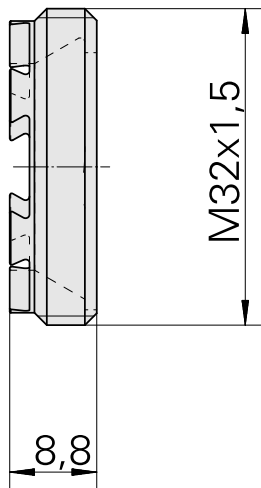

### Technical data

TH accessories category

Clamping nut

Mounting

ER25

Collet type

ER 25

Clamping nut type

Male thread

10630063  
901939.5251

**INDEX**

---