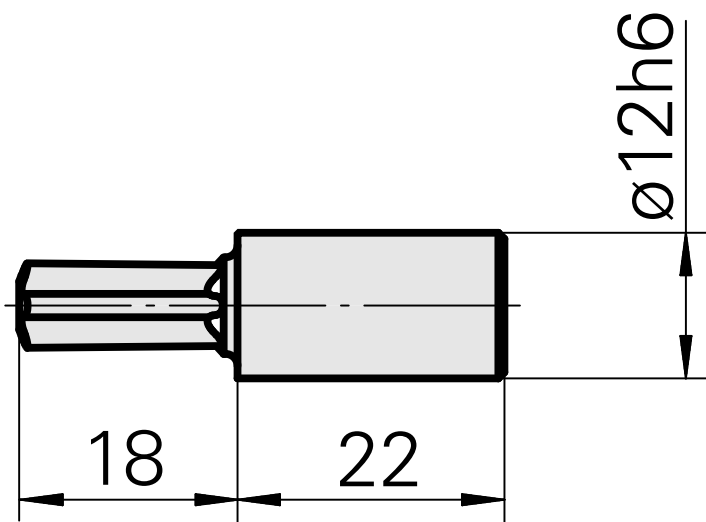

Broach Torx 45

Technical data

| | |
|-------------------------|---------|
| TH accessories category | Broach |
| Mounting | Torx 45 |
| Tool mounting | 12mm |

Documents

No downloads available for this product