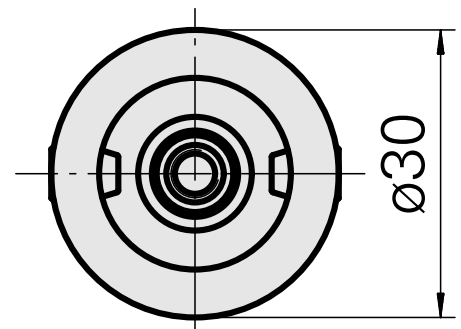

### Technical data

TH accessories category	WFB 20-12
Mounting	WFB 20-12
Quick change inserts	miscell mounting