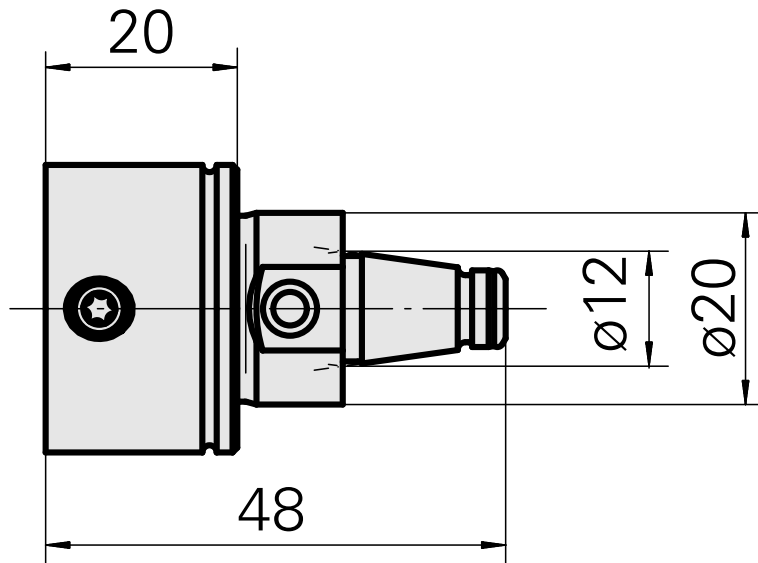

WFB 20-12 WFB 20-12, Extension

Technical data

TH accessories category	WFB 20-12
Mounting	WFB 20-12
Quick change inserts	miscell mounting

Documents

Product notes

[DE \(pdf\)](#)

[EN \(pdf\)](#)

[FR \(pdf\)](#)

[PT \(pdf\)](#)

Accessories

Optional accessories

Other accessories

[TORX SCREW M6 X 7MM M 6x1x7](#)

Product ID : 10004947

Previous product ID : 326171
