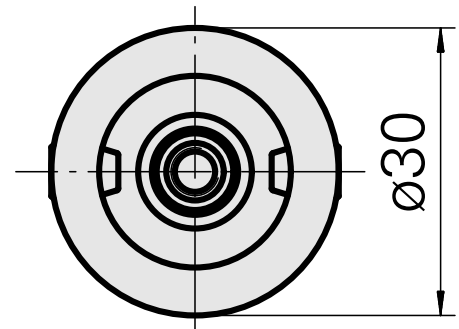

WFB 20-12 WFB 20-12, Extension

Technical data

TH accessories category	WFB 20-12
Mounting	WFB 20-12
Quick change inserts	miscell mounting

Documents

Product notes

[DE \(pdf\)](#)

[EN \(pdf\)](#)

[FR \(pdf\)](#)