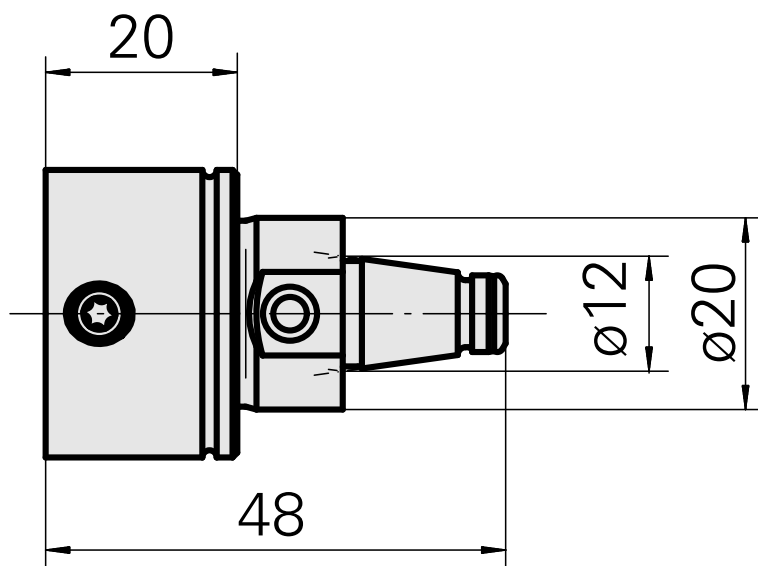

### Technical data

TH accessories category	WFB 20-12
Mounting	WFB 20-12
Quick change inserts	miscell mounting

### **Other accessories**

[TORX SCREW M6 X 7MM M 6x1x7](#)

Product ID : 10004947

Previous product ID : 326171

---