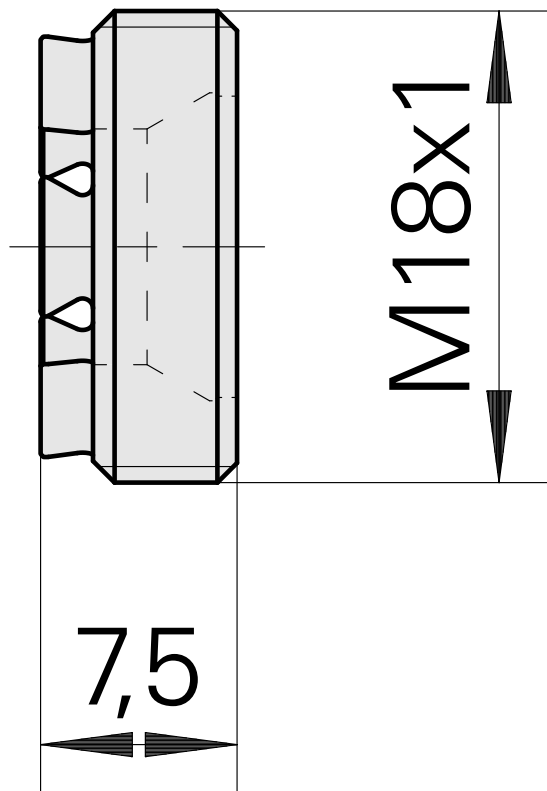

Clamping nut

Technical data

TH accessories category

Clamping nut

Mounting

ER11

Collet type

ER 11

Clamping nut type

Male thread

Documents

No downloads available for this product