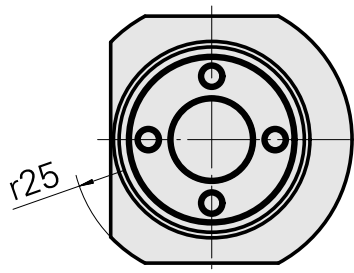

Center holder VDI 20, elastic, live

Technical data

Shank VDI	VDI 20
Drive	not live
Fixation VDI	none
reversible 180°	no
X [mm]	65 (2.56")
Y [mm]	-
Z [mm]	-

Documents

No downloads available for this product