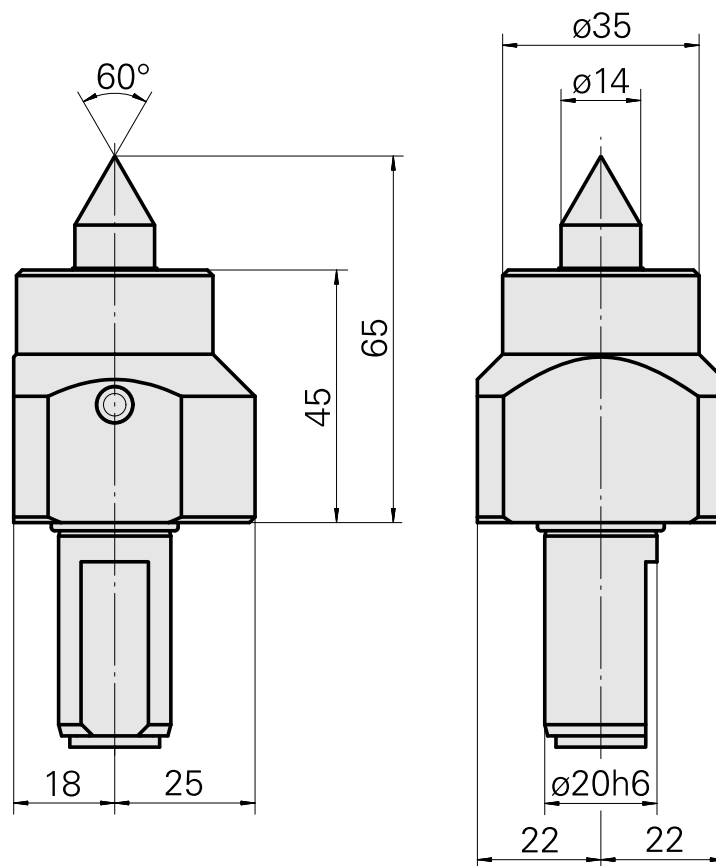

Center holder VDI 20, elastic, live

Technical data

Shank VDI	VDI 20
Drive	not live
Fixation VDI	none
reversible 180°	no
X [mm]	65 (2.56")
Y [mm]	-
Z [mm]	-

Documents

No downloads available for this product

Accessories

Optional accessories

Other accessories

[Centre vorgeschliffen](#)

Product ID : 10381711

Previous product ID : 8W13624.04
