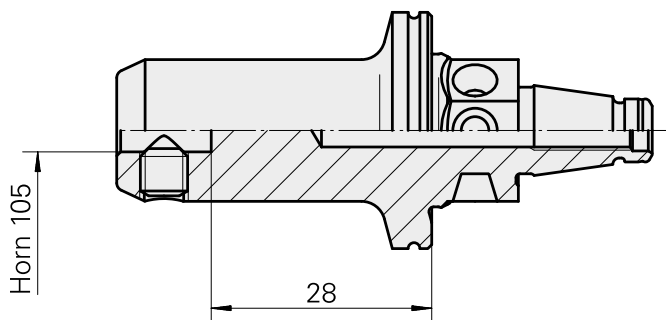

WFB 20-12 Horn Typ 105

Technische Daten

WZH Zubehörkategorie

WFB 20-12

Aufnahme

Horn Typ 105

Schnellwechseleinsätze

Horn S-Mini