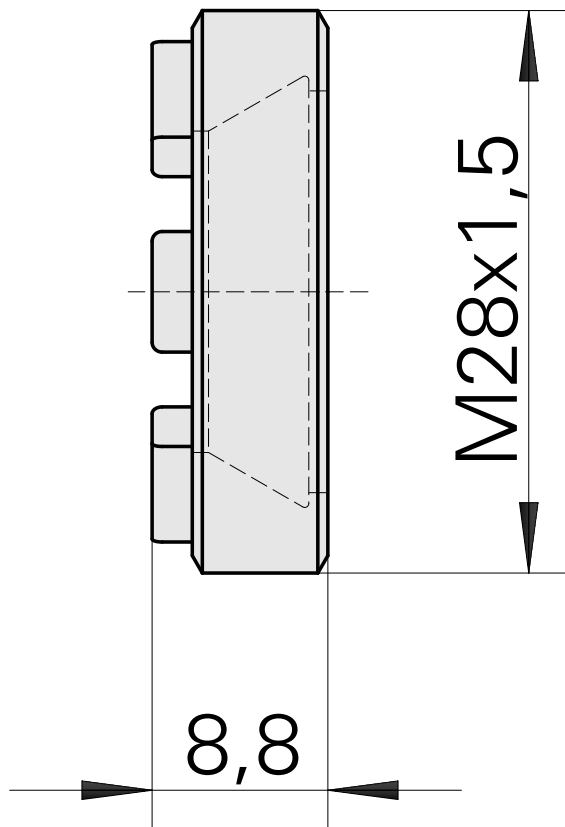

Clamping nut

Technical data

TH accessories category

Clamping nut

Mounting

ER20

Collet type

ER 20

Clamping nut type

Male thread

10566942
901939.5201

INDEX

Documents

No downloads available for this product