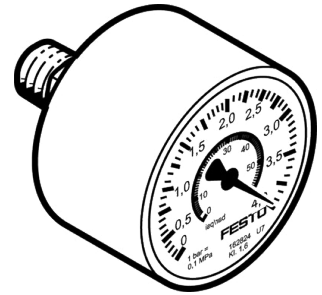

Manometro

Características técnicas

Nominal size of pressure gauge

Mounting type

Pneumatic connection

Housing colour

Operating pressure

Line installation

Black

De momento, não está disponível uma visão de 3 lados para esse produto