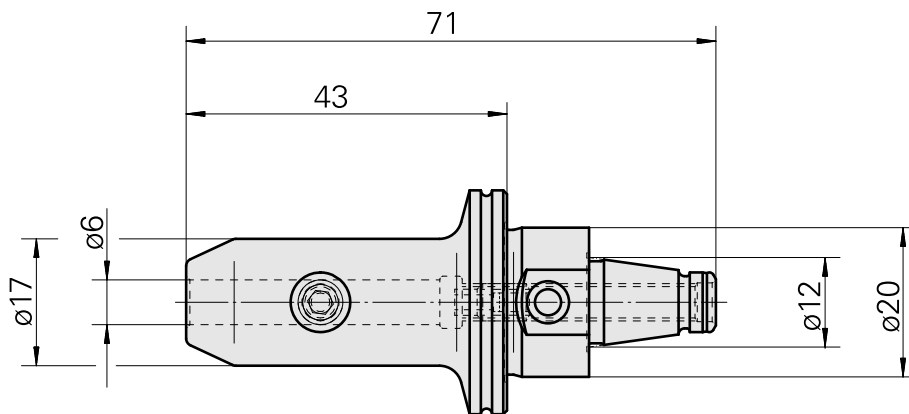

WFB 20-12 D6

Technical data

TH accessories category	WFB 20-12
Mounting	D6
Quick change inserts	Weldon mounting

Documents

No downloads available for this product

Accessories

Optional accessories

Other accessories

[Adjusting screw M 5x10](#)

Product ID : 10674886

Previous product ID : 326793

[Clamping screw M 6x 6 \(106AWS\)](#)

Product ID : 10565283

Previous product ID : 326789
