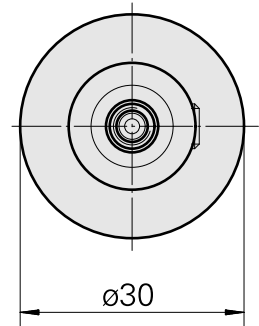

WFB 20-12 D6

Technical data

TH accessories category	WFB 20-12
Mounting	D6
Quick change inserts	Weldon mounting

Documents

No downloads available for this product

Accessories

Optional accessories

Other accessories

[Adjusting screw M 5x10](#)

Product ID : 10674886

Previous product ID : 326793

[Clamping screw M 6x 6 \(106AWS\)](#)

Product ID : 10565283

Previous product ID : 326789
