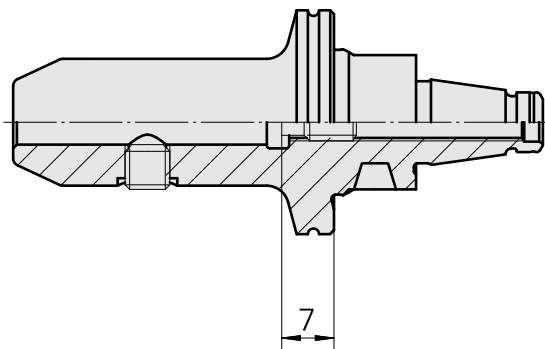

WFB 20-12 D6

Technical data

TH accessories category	WFB 20-12
Mounting	D6
Quick change inserts	Weldon mounting

Documents

No downloads available for this product

Accessories

Optional accessories

Other accessories

[Adjusting screw M 5x10](#)

Product ID : 10674886

Previous product ID : 326793

[Clamping screw M 6x 6 \(106AWS\)](#)

Product ID : 10565283

Previous product ID : 326789
