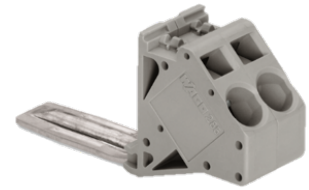

## Elemento de aperto

### Technical data

<b>manufacturer product line</b>	Wago
<b>Electrical assemblies</b>	Terminal
<b>manufacturer product line</b>	Wago Serie 285
<b>Width</b>	20 Millimeter
<b>Height</b>	20 Millimeter

No 3-side view is currently available for this product