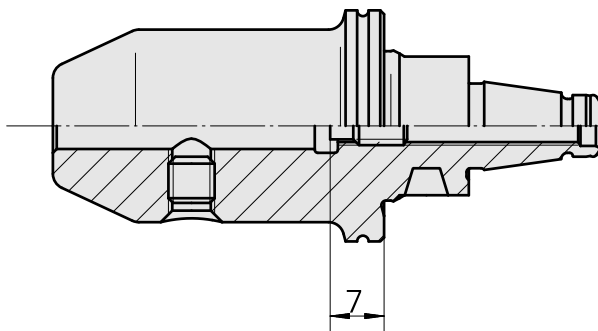

### Technical data

TH accessories category	WFB 20-12
Mounting	D6
Quick change inserts	Weldon mounting