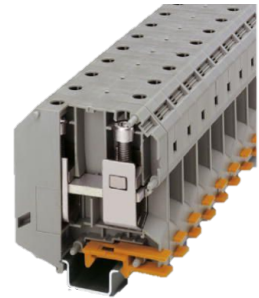

Clip

Technical data

Electrical assemblies	Terminal
Length	70.5 Millimeter
Width	20 Millimeter
Height	83.5 Millimeter
Cross-section	50 Square millimeter
Number of wires/poles (ST)	2 Piece
	GY - grey

No 3-side view is currently available for this product