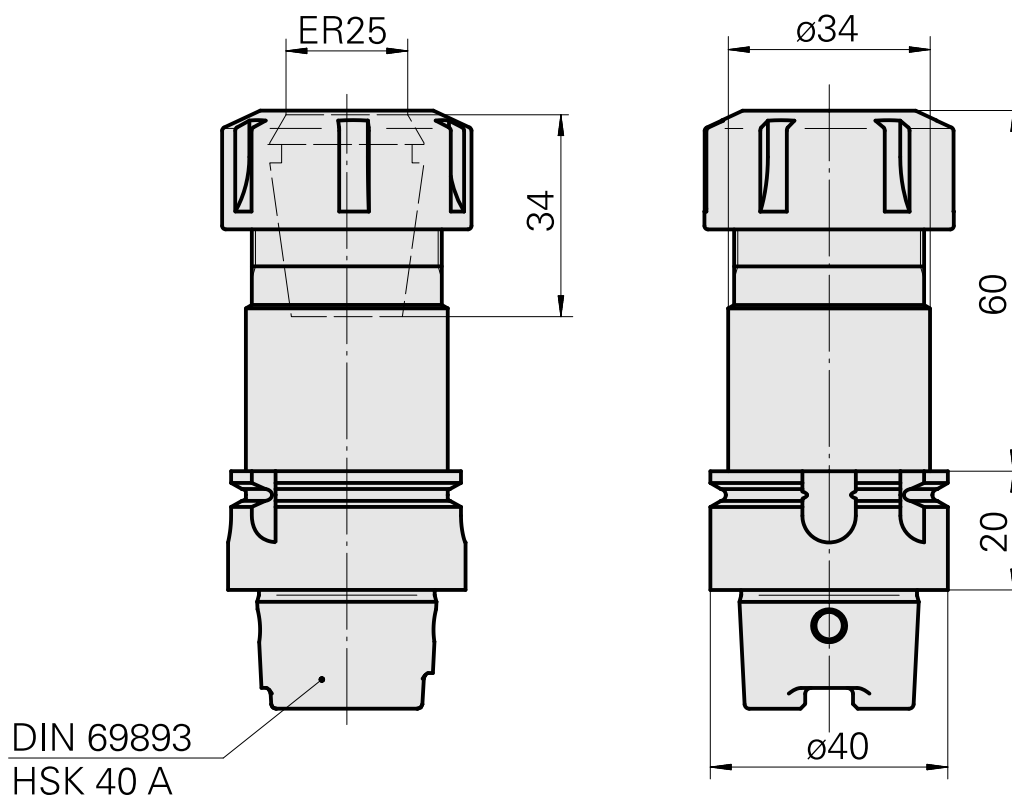

Porta-brocas HSK 40 A ER25

Technical data

Haste HSK	HSK 40
Forma HSK	A
Recepção	ER25
Refrigeração	interno
Pressão (até)	80 bar
X [mm]	80
Produtos INDEX TRAUB	G200.2 • R200 • TNX65/42 • G220.3 • TNX220.3

Documents

No downloads available for this product

Accessories

Required for operation

[Chave de encaixe](#)

Product ID : 10532354

Previous product ID : WS7400.0010

TH accessories
category
Tool for KSS adapter

Mounting
HSK 40 A/C

[Chave](#)

Product ID : 10802433

Previous product ID : 490219.0251

TH accessories
category
Tool

Mounting
ER25

Collet type
ER 25

Clamping nut type
Female thread

Collet type
ER 25

Clamping nut type
Female thread

[Coolant adapter kit](#)

Product ID : 10581780
Previous product ID : WS7400.0020

TH accessories category Cooling lubricant transfer set	Mounting HSK 40 A/C
---	------------------------