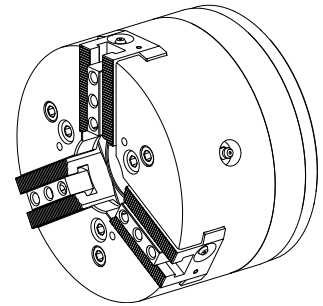

Mordça

Technical data

Produtos INDEX TRAUB	G200
Passagem do fuso	46mm
Lado de usinagem	Fuso principal • Contra fuso
Lin. prod. de outr. fabricant.	KFD-HS160-46
Alojamento do fuso	KK 5
Lin. prod. de outr. fabricant.	Roehm

No 3-side view is currently available for this product

Documents

No downloads available for this product

Accessories

Optional accessories

O-Rings

[Anel de vedação](#)

Product ID : 10633169

Previous product ID : 479105.6702

manufacturer product line Trelleborg	TSS material no.	Cord size 2.5 Millimeter	manufacturer product line O-ring
---	------------------	-----------------------------	-------------------------------------

[Anel de vedação](#)

Product ID : 10753940

Previous product ID : 479103.0502

manufacturer product line Trelleborg	TSS material no.	Cord size 2.62 Millimeter	manufacturer product line O-ring
---	------------------	------------------------------	-------------------------------------