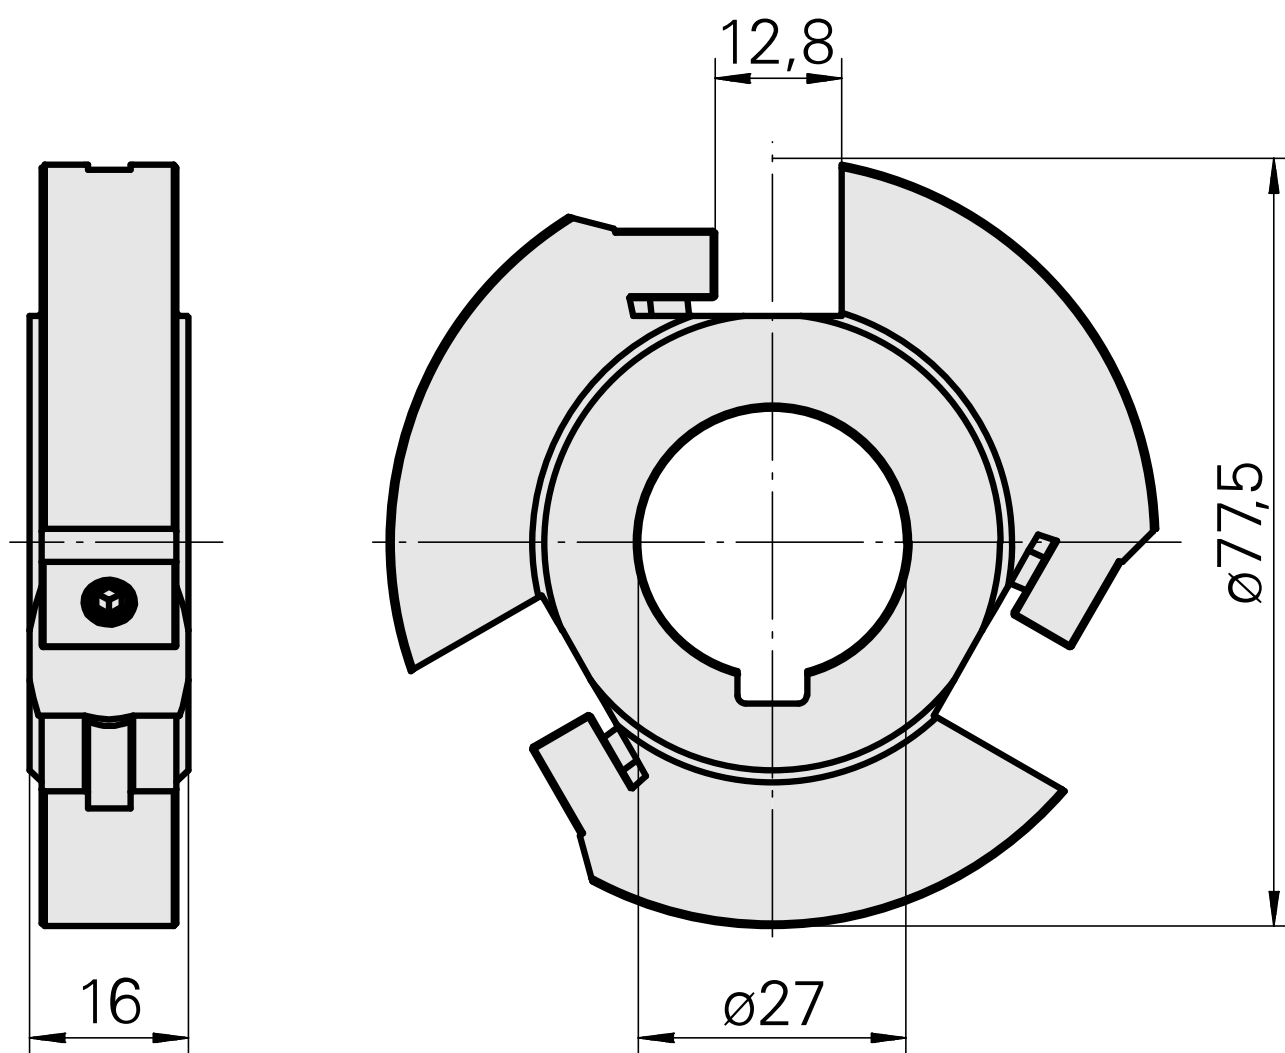

Corpo de base

Technical data

PF Categoria de acessórios

Recepção

Corpo da base, 3-apoios

Eixo porta-fresa D27

Documents

No downloads available for this product

Accessories

Optional accessories

Other accessories

Cassette

Product ID : 10305934

Previous product ID : W9990295

TH accessories
category
Cassette, left

Mounting
for DC.. 11T3..

Cassete

Product ID : 10654226

Previous product ID : W9990294

TH accessories
category
Cassete, right

Mounting
for DC.. 11T3..